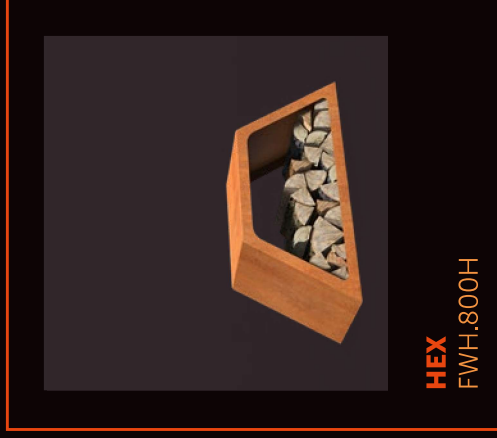

HEX product line

Click on the images for more information about the products.